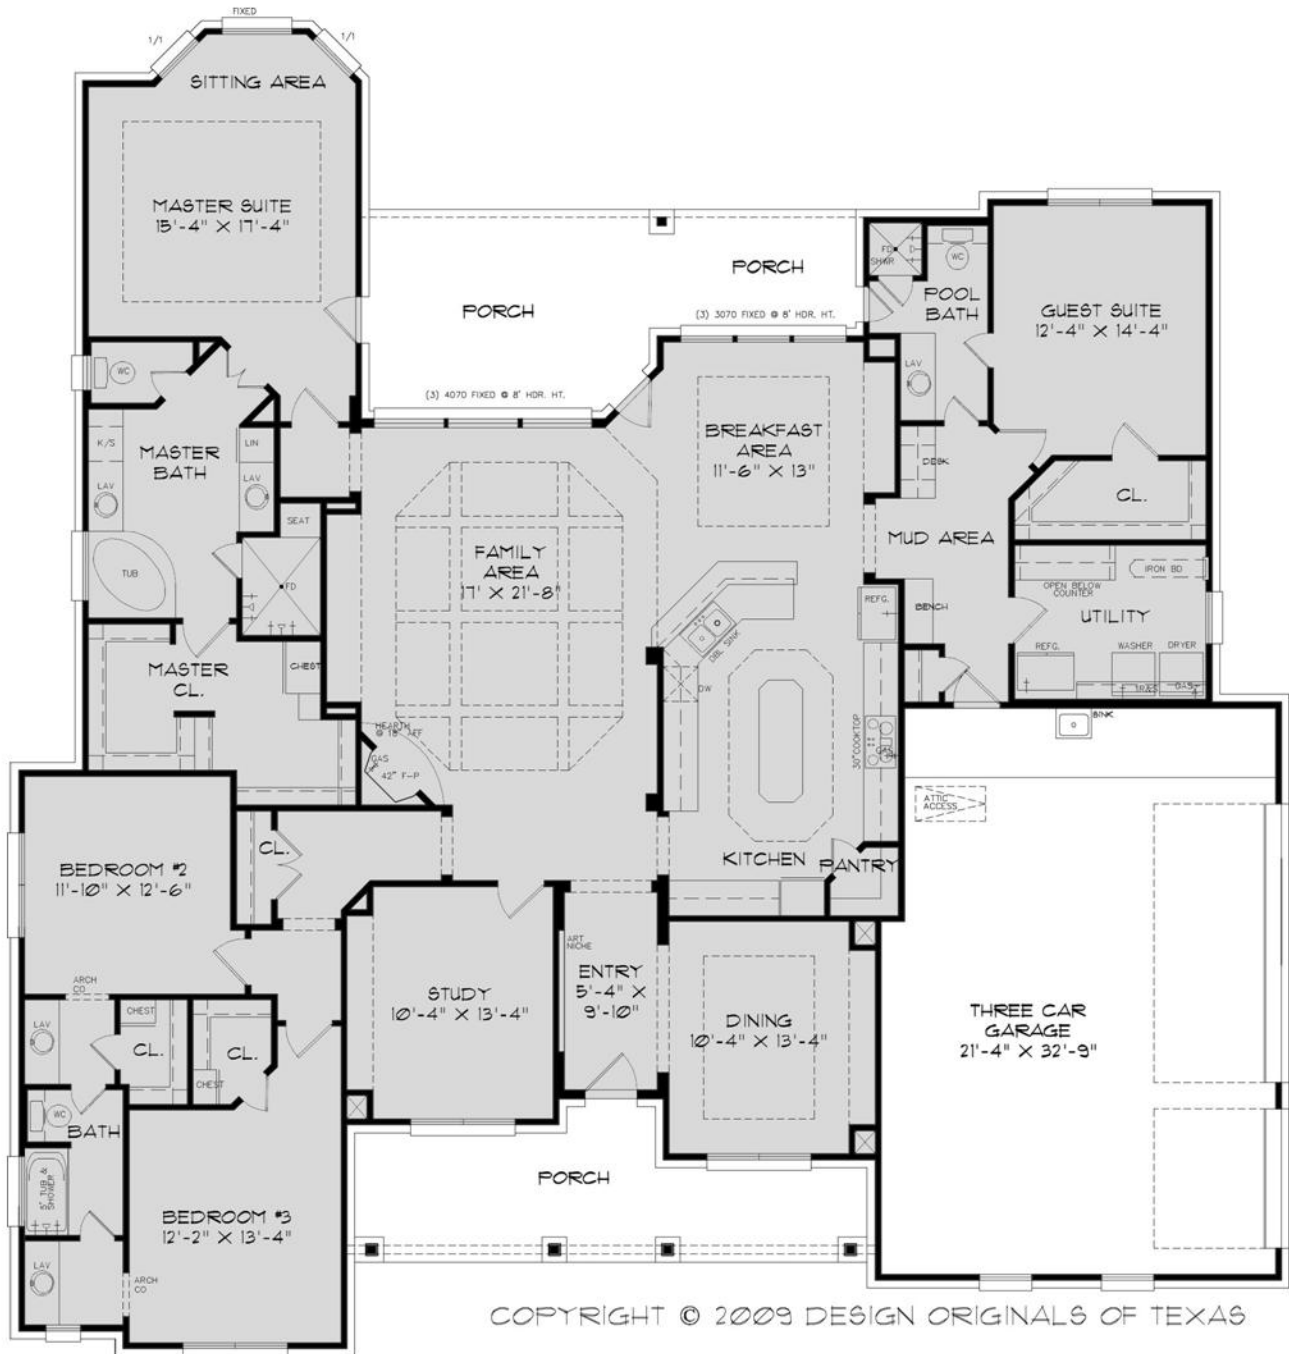

ROLLO HOMES
Uniquely Yours

COPYRIGHT © 2009 DESIGN ORIGINALS OF TEXAS

Plan 3242